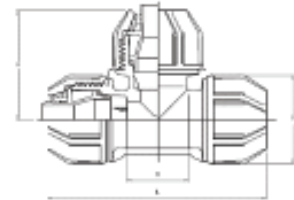

3/4" FEMALE PIPE THREAD ADAPTER

3/4" MENDER (COMPRESSION X COMPRESSION)

3/4" MALE PIPE THREAD ADAPTER

3/4" 90° ELBOW
(COMPRESSION X COMPRESSION)

3/4" 90° ELBOW
(FPT X COMPRESSION)

3/4" TEE

3/4" FPT X COMPRESSION

3/4" END CAP