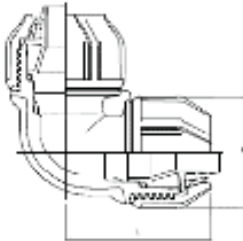

3/4" FEMALE PIPE THREAD ADAPTER

3/4" MENDER (COMPRESSION X COMPRESSION)

3/4" MALE PIPE THREAD ADAPTER

3/4" 90° ELBOW
(COMPRESSION X COMPRESSION)

3/4" 90° ELBOW
(FPT X COMPRESSION)

3/4" TEE

3/4" FPT X COMPRESSION

3/4" END CAP