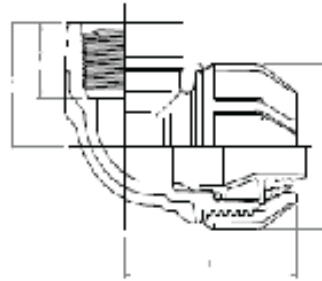

3/4" FEMALE PIPE THREAD ADAPTER

3/4" MENDER (COMPRESSION X COMPRESSION)

3/4" MALE PIPE THREAD ADAPTER

3/4" 90° ELBOW
(COMPRESSION X COMPRESSION)

3/4" 90° ELBOW
(FPT X COMPRESSION)

3/4" TEE

3/4" FPT X COMPRESSION

3/4" END CAP