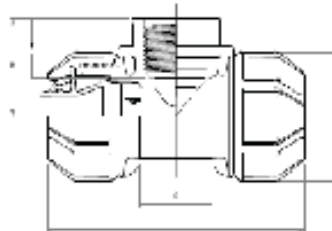

3/4" FEMALE PIPE THREAD ADAPTER

3/4" MENDER (COMPRESSION X COMPRESSION)

3/4" MALE PIPE THREAD ADAPTER

3/4" 90° ELBOW
(COMPRESSION X COMPRESSION)

3/4" 90° ELBOW
(FPT X COMPRESSION)

3/4" TEE

3/4" FPT X COMPRESSION

3/4" END CAP