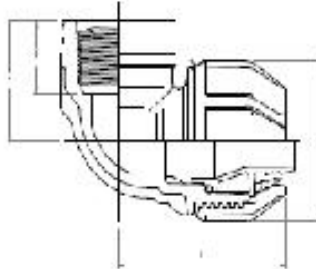

2" FEMALE PIPE THREAD ADAPTER

2" MENDER (COMPRESSION X COMPRESSION)

2" MALE PIPE THREAD ADAPTER

2" 90° ELBOW
(COMPRESSION X COMPRESSION)

2" 90° ELBOW
(COMPRESSION X COMPRESSION)

2" TEE

2" TEE (FPT X 2 COMPRESSION)

2" END CAP

2" BLANKING PLUGS

2" X 1" TEE REDUCER