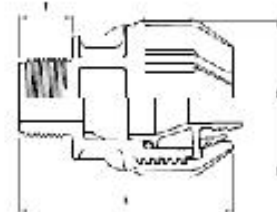

2" FEMALE PIPE THREAD ADAPTER

2" MENDER (COMPRESSION X COMPRESSION)

2" MALE PIPE THREAD ADAPTER

2" 90° ELBOW
(COMPRESSION X COMPRESSION)

2" 90° ELBOW
(COMPRESSION X COMPRESSION)

2" TEE

2" TEE (FPT X 2 COMPRESSION)

2" END CAP

2" BLANKING PLUGS

2" X 1" TEE REDUCER