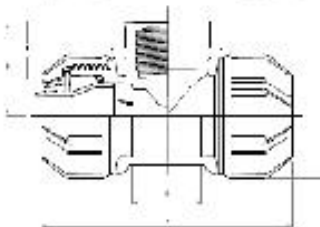

2" FEMALE PIPE THREAD ADAPTER

2" MENDER (COMPRESSION X COMPRESSION)

2" MALE PIPE THREAD ADAPTER

2" 90° ELBOW
(COMPRESSION X COMPRESSION)

2" 90° ELBOW
(COMPRESSION X COMPRESSION)

2" TEE

2" TEE (FPT X 2 COMPRESSION)

2" END CAP

2" BLANKING PLUGS

2" X 1" TEE REDUCER