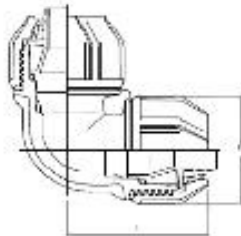

2" FEMALE PIPE THREAD ADAPTER

2" MENDER (COMPRESSION X COMPRESSION)

2" MALE PIPE THREAD ADAPTER

2" 90° ELBOW
(COMPRESSION X COMPRESSION)

2" 90° ELBOW
(COMPRESSION X COMPRESSION)

2" TEE

2" TEE (FPT X 2 COMPRESSION)

2" END CAP

2" BLANKING PLUGS

2" X 1" TEE REDUCER