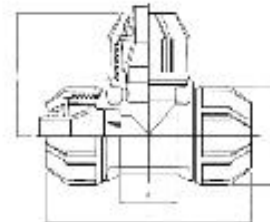

2" FEMALE PIPE THREAD ADAPTER

2" MENDER (COMPRESSION X COMPRESSION)

2" MALE PIPE THREAD ADAPTER

2" 90° ELBOW
(COMPRESSION X COMPRESSION)

2" 90° ELBOW
(COMPRESSION X COMPRESSION)

2" TEE

2" TEE (FPT X 2 COMPRESSION)

2" END CAP

2" BLANKING PLUGS

2" X 1" TEE REDUCER