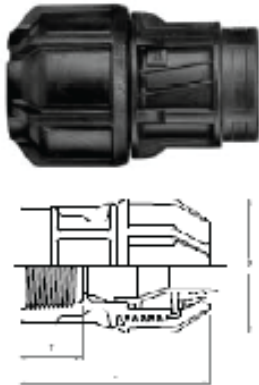

1" FEMALE PIPE THREAD ADAPTER

1" MENDER (COMPRESSION X COMPRESSION)

1" MALE PIPE THREAD ADAPTER

1" 90° ELBOW (COMPRESSION X COMPRESSION)

1" 90° ELBOW (COMPRESSION X COMPRESSION)

1" TEE

1" TEE (FPT X 2 COMPRESSION)

1" END CAP

1" BLANKING PLUGS