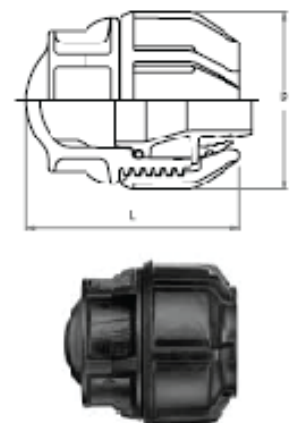

1" FEMALE PIPE THREAD ADAPTER

1" MENDER (COMPRESSION X COMPRESSION)

1" MALE PIPE THREAD ADAPTER

1" 90° ELBOW (COMPRESSION X COMPRESSION)

1" 90° ELBOW (COMPRESSION X COMPRESSION)

1" TEE

1" TEE (FPT X 2 COMPRESSION)

1" END CAP

1" BLANKING PLUGS