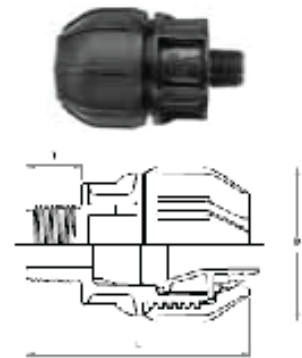

1" FEMALE PIPE THREAD ADAPTER

1" MENDER (COMPRESSION X COMPRESSION)

1" MALE PIPE THREAD ADAPTER

1" 90° ELBOW (COMPRESSION X COMPRESSION)

1" 90° ELBOW (COMPRESSION X COMPRESSION)

1" TEE

1" TEE (FPT X 2 COMPRESSION)

1" END CAP

1" BLANKING PLUGS