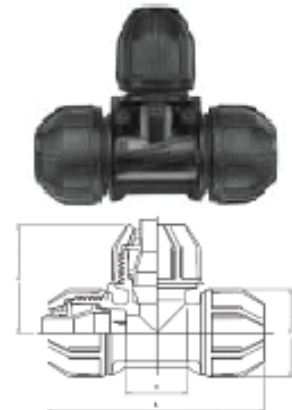

1" FEMALE PIPE THREAD ADAPTER

1" MENDER (COMPRESSION X COMPRESSION)

1" MALE PIPE THREAD ADAPTER

1" 90° ELBOW (COMPRESSION X COMPRESSION)

1" 90° ELBOW (COMPRESSION X COMPRESSION)

1" TEE

1" TEE (FPT X 2 COMPRESSION)

1" END CAP

1" BLANKING PLUGS