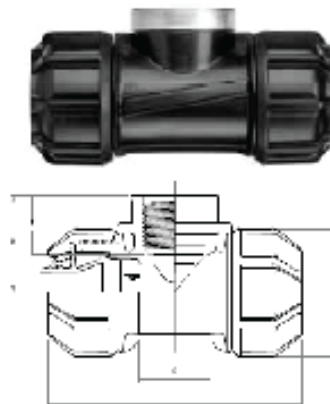

1" FEMALE PIPE THREAD ADAPTER

1" MENDER (COMPRESSION X COMPRESSION)

1" MALE PIPE THREAD ADAPTER

1" 90° ELBOW (COMPRESSION X COMPRESSION)

1" 90° ELBOW (COMPRESSION X COMPRESSION)

1" TEE

1" TEE (FPT X 2 COMPRESSION)

1" END CAP

1" BLANKING PLUGS