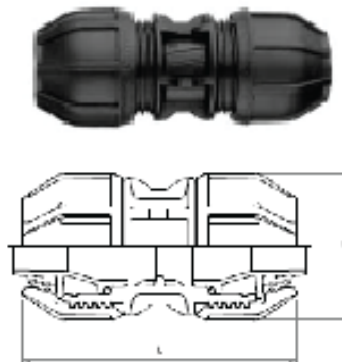

1" FEMALE PIPE THREAD ADAPTER

1" MENDER (COMPRESSION X COMPRESSION)

1" MALE PIPE THREAD ADAPTER

1" 90° ELBOW (COMPRESSION X COMPRESSION)

1" 90° ELBOW (COMPRESSION X COMPRESSION)

1" TEE

1" TEE (FPT X 2 COMPRESSION)

1" END CAP

1" BLANKING PLUGS